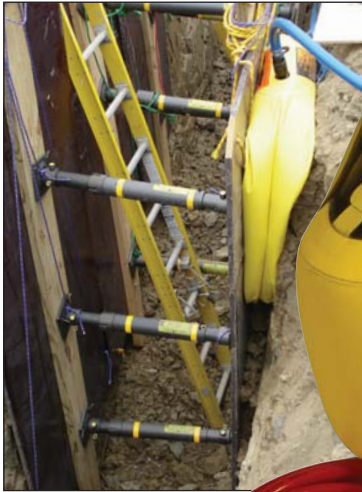

## WORKS WITH ALL SHORING SYSTEMS

22-887400  
(1)

22-887310 (2)

22-887060 (2)

22-887401  
(1)

22-890513  
(1)

Designed to tackle one of the big challenges in trench collapse rescue, the Trench Cushion Kit has the equipment you need to quickly and safely support your shoring panels. With our proven trench bag system you can significantly reduce the time needed to backfill your shoring panels and maintain a vertical surface for support. The Trench Cushion Kit includes two low pressure square cushions with a 3.25 ton (3 M ton) capacity that can fill up to an 18" (46 cm) void. Each cushion is fitted with o-ring harnesses for ease in lowering into the trench and a yellow centering cross to help in positioning the cushions along the sides of the trench wall. The kit is completed with two single cushion controllers, 1" X 20' (2,54 cm X 66,1 m) red and blue connecting hoses, and a 3/8" X 16' (0,95 cm X 4,8 m) high pressure hose.

Coupled with our Paratech Rescue Struts, this kit will equip you with the right tools for your next trench collapse rescue.