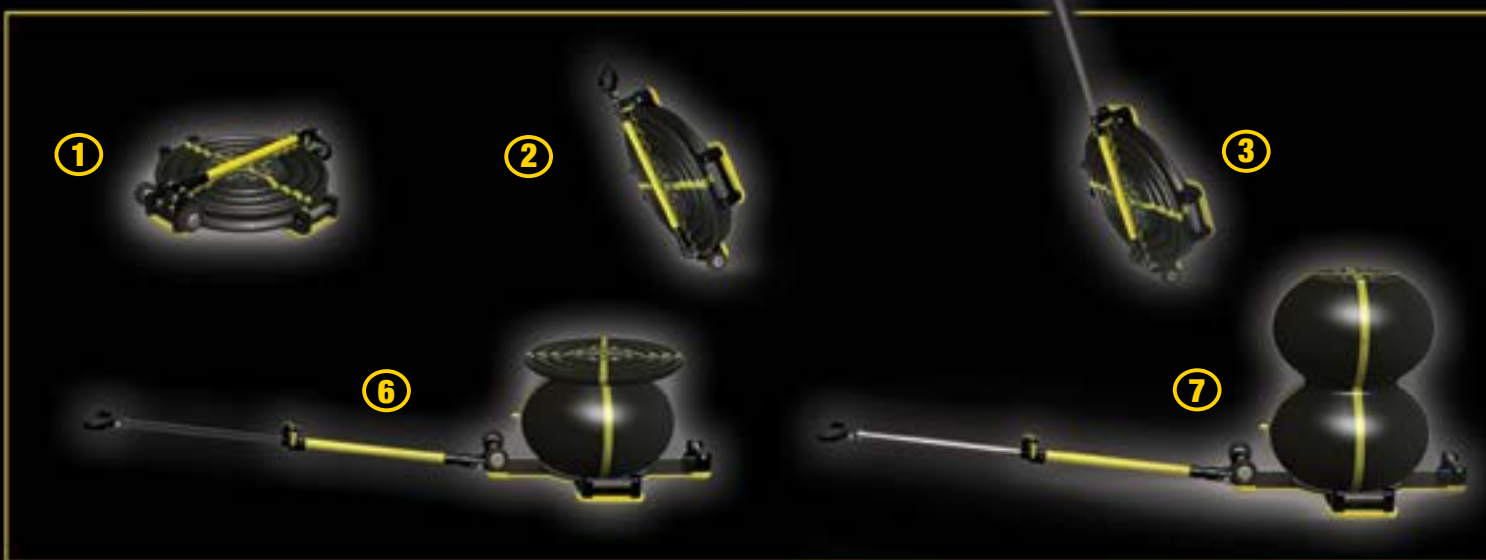

Paratech's **MULTIFORCE** Air Lifting Bag takes lifting to a whole new level. Integrating the latest technology with a unique understanding of lifting, Paratech has designed the **MULTIFORCE** Air Lifting Bag to exceed expectations. Ease of use and speed of deployment make the **MULTIFORCE** Air Lifting Bag an obvious choice whether the goal is saving lives or lifting locomotives. Paratech's patent pending design ensures that the high lift of this system can get into the tightest places possible, while the innovative remote lifting base keeps personnel safely away from the load when positioning the **MULTIFORCE** Air Lifting Bag. A dual stage feature keeps the load steady as the bag inflates so load drift is minimized and safety relief valves are integrated into the bag itself making over-inflation completely impossible. No mechanical coupling between air chambers means a stronger and safer lift. The remote lifting base doubles as a storage device keeping the bag safe and making it extremely easy to store.

Paratech always puts safety first creating industry-standard products from over 50 years of experience and in-depth end user input to provide the best equipment possible to the best customers in the world.