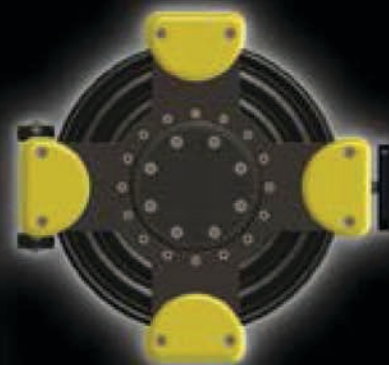

MULTI-FORCE

AIR LIFTING BAG

PARATECH

LIFT ♦ SHIFT ♦ CONTAIN ♦ STABILIZE ♦ PENETRATE
call us at (800) 435-9358 EU: +45 66 11 24 22
or visit us on the web at www.paratech.com
MADE IN THE USA AND USED WORLDWIDE

22-0002HA

TEAM

TEAM EQUIPMENT, INC.

6620 Orchid Lake Rd. New Port Richey, FL. 34653-1111
(727) 848-2424 - (800) 367-9054 - fax (727) 845-5941
www.teamequipment.com - www.teamrescuestore.com