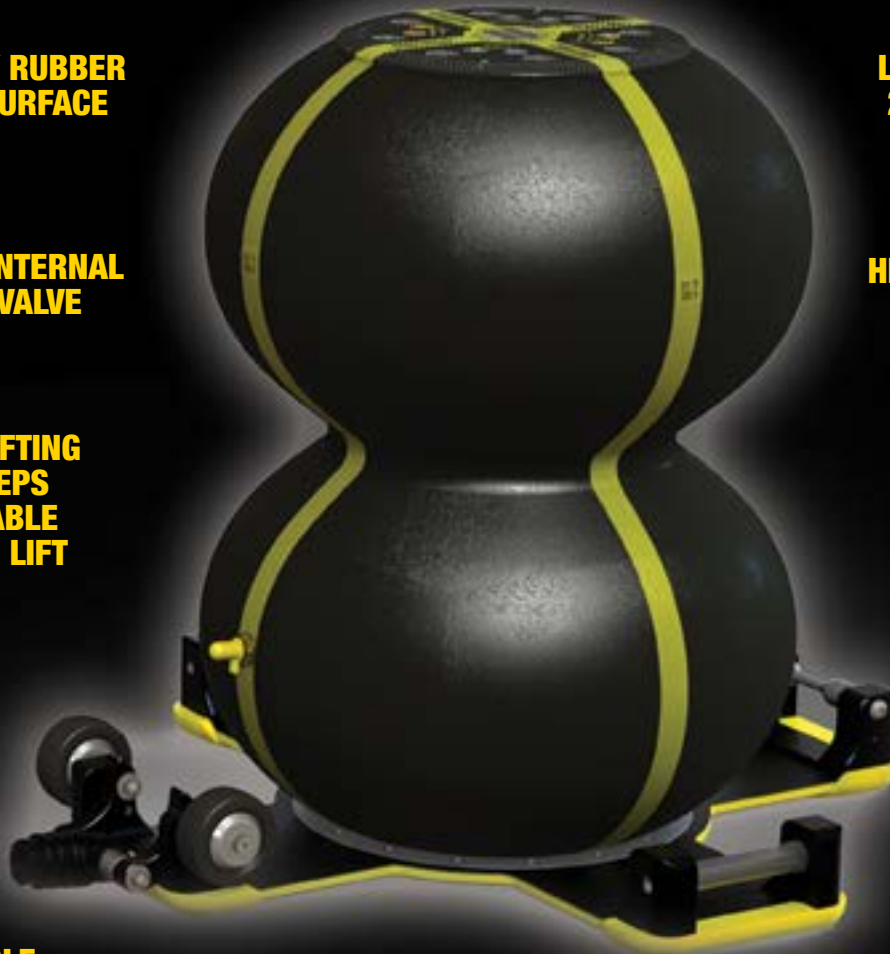

HEAVY-DUTY RUBBER GRIPPING SURFACE

LIFT HEIGHT OF 26 IN / 66 CM

BUILT-IN INTERNAL RELIEF VALVE

HIGH VISIBILITY CENTERING STRIPES

DUAL STAGE LIFTING FEATURE KEEPS THE LOAD STABLE THROUGH THE LIFT

REMOTE PLACEMENT BASE ASSISTS WITH POSITIONING AND LIFTING STABILITY

INTEGRATED HEAVY-DUTY WHEELS FOR EASY TRAVEL

SIDE HANDLES DESIGNED TO ACCEPT FINGER HOOKS OR LARGER

DETACHABLE PLACEMENT HANDLE EXTENDS TO 50 IN / 127 CM

CONFORMS TO EN13731-2008-02

LIFT HEIGHT=	26 IN / 66 CM
LIFT CAPACITY=	31 TONS / 28.1 METRIC TONS
INSERTION HEIGHT	3.5 IN / 8.9 CM
WEIGHT=(without placement device)	35 LBS / 15.9 KG
WEIGHT=(with placement device)	50 LBS / 22.7 KG
LENGTH=(without placement device)	22 IN / 55.8 CM
LENGTH=(with placement device)	30 in / 76.2 CM
WIDTH=(without placement device)	23.5 IN / 59.7 CM
WIDTH=(with placement device)	28 IN / 71.1 CM
SAFETY FACTOR=(with placement device)	4 TO 1
WORKING PRESSURE=	150 PSI / 10.3 BAR