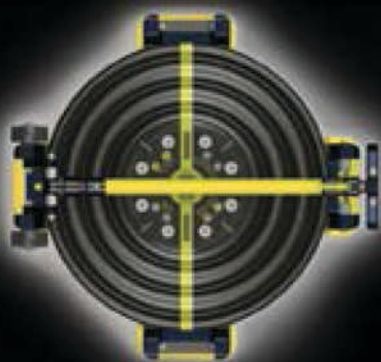

MULTI-FORCE

AIR LIFTING BAG

PARATECH

LIFT ♦ SHIFT ♦ CONTAIN ♦ STABILIZE ♦ PENETRATE
call us at (800) 435-9358 EU: +45 66 11 24 22
or visit us on the web at www.paratech.com
MADE IN THE USA AND USED WORLDWIDE

22-0002HA

TEAM

TEAM EQUIPMENT, INC.

6620 Orchid Lake Rd. New Port Richey, FL. 34653-1111
(727) 848-2424 - (800) 367-9054 - fax (727) 845-5941
www.teamequipment.com - www.teamrescuestore.com